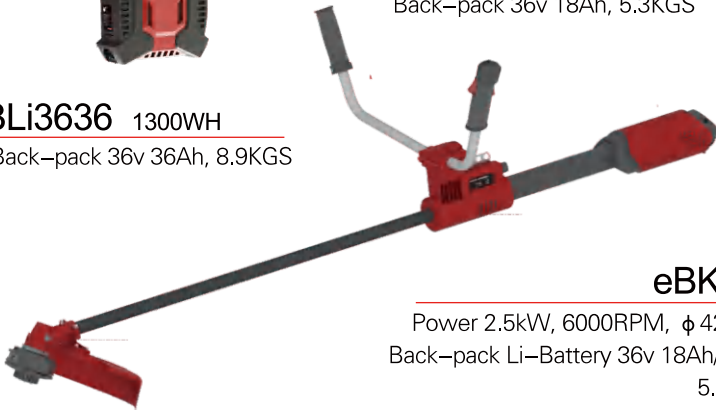

Maximum Bearing Pressure: 25T
Maximum Torque: 1627Nm
Li–Battery 21.6v, 3.8KGS

Landscap, Lawn Care & PPE

BLi3618 650WH
Back-pack 36v 18Ah, 5.3KGS

BLi3636 1300WH
Back-pack 36v 36Ah, 8.9KGS

eBK443
Power 2.5kW, 6000RPM, ϕ 420mm
Back-pack Li-Battery 36v 18Ah/ 36Ah
5.1 KGS

eBLS 1400 machine only 800g
Ingenious Cordless Electrical Storm Blower
Push Power 1400g, Air Volume 590CFM
21V 1500mAh Li-Battery,
Running Time: 10-90min(4 Gears)

DURABLE TRIMMER LINE

ALL Are BASF Material