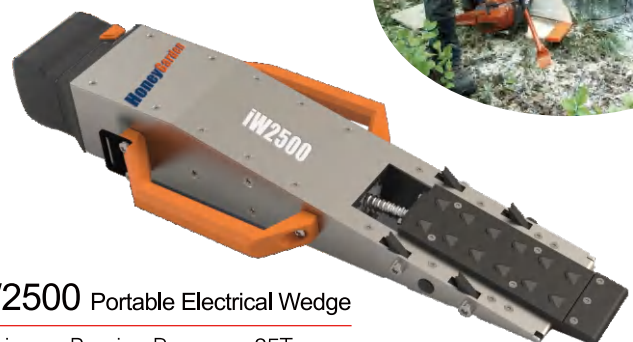

Saw Chian

1/4, .325, min 3/8, 3/8, .404

iW2500 Portable Electrical Wedge

Maximum Bearing Pressure: 25T
Maximum Torque: 1627Nm
Li–Battery 21.6v, 3.8KGS